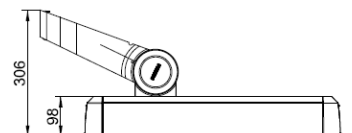

Dimension Drawing – SportsStar 900W Dimming version

BVP621

BVP622

EVP622

Dimension Drawing – SportsStar 900W Fixed Output version

BVP621

BVP622

EVP622