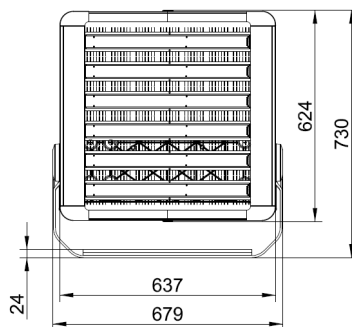

Product Data

Specification		BVP621	BVP622	EVP622
System	Flux packages (lm)	Up to 111000lm		-
	CCT/color *	3000/4000/5700K	5700K	-
	CRI	70/80/90		-
	System efficacy(typical) **	CRI70 3000K: 113lm/W CRI70 4000K/5700K: 120lm/W CRI80 5700K: 100lm/W CRI90 5700K: 93lm/W		-
	System wattage	450/600/750/900W		
	SDCM	<=5		-
Optics	Light distribution	AWB/NB/SWB/SMB	NB/S3/S5/S6/S7	-
	Lens & Optical cover	PC		-
Electrical	Input voltage	220~240V- 50/60Hz	-	220~240V- 50/60Hz
	Power Factor	>0.95	-	>0.95
	Driver	Fixed/DALI/Coded Mains	-	Fixed/DALI/Coded Mains/DMX
	surge protection	15KV	-	15KV
	Interface to main	flying wire	-	flying wire
	Serviceability Electrical	Driver, SPD		Driver, SPD
Lifetime	Luminaire life time	50k hours (L70B50 @35°C)		
Environment	Operating temperature	Outdoor: - 40°C < Ta < 50°C (900W Fixed version 45°C max.)	Outdoor: - 40°C < Ta < 50°C Indoor: - 40°C < Ta < 40°C	
	IP Rate	IP66		
	IK Rate	IK08		
Mechanical	Mounting	U Bracket		-
	Housing material	Aluminum		
	Weight	BVP621: max. 32kg (fixed output); max. 36kg (Dimming) BVP622: max. 22kg EVP622: max. 10kg (fixed output); max. 14kg (Dimming)		
Approbation / Norms	Approbation	CQC/CB/CE		
	Sustainability	RoHS		

* Initial CCT value, according to ANSI C78.377-2008

** lower limit -5%

Dimension Drawing – SportsStar 900W Dimming version

BVP621

BVP622

EVP622

Dimension Drawing – SportsStar 900W Fixed Output version

BVP621