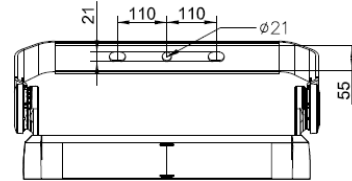

* Initial CCT value, according to ANSI C78.377-2008

** lower limit -5%

Dimension Drawing – SportsStar 900W Dimming version

BVP621

BVP622

EVP622

Dimension Drawing – SportsStar 900W Fixed Output version

BVP621