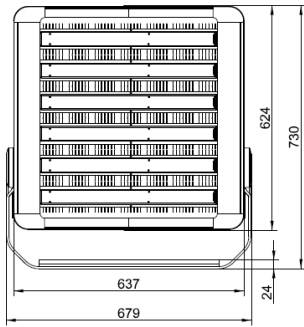

Product Data

Specification		BVP621	BVP622	EVP622
System	Flux packages (lm)	Up to 111000lm		-
	CCT/color *	3000/4000/5700K	5700K	-
	CRI	70/80/90		-
	System efficacy(typical) **	CRI70 3000K: 113lm/W CRI70 4000K/5700K: 120lm/W CRI80 5700K: 100lm/W CRI90 5700K: 93lm/W		-
	System wattage	450/600/750/900W		
	SDCM	<=5		-
Optics	Light distribution	AWB/NB/SWB/SMB	NB/S3/S5/S6/S7	-
	Lens & Optical cover	PC		-
Electrical	Input voltage	220~240V- 50/60Hz	-	220~240V- 50/60Hz
	Power Factor	>0.95	-	>0.95
	Driver	Fixed/DALI/Coded Mains	-	Fixed/DALI/Coded Mains/DMX
	surge protection	15KV	-	15KV
	Interface to main	flying wire	-	flying wire
	Serviceability Electrical	Driver, SPD		Driver, SPD
Lifetime	Luminaire life time	50k hours (L70B50 @35°C)		
Environment	Operating temperature	Outdoor: - 40°C < Ta < 50°C (900W Fixed version 45°C max.)	Outdoor: - 40°C < Ta < 50°C Indoor: - 40°C < Ta < 40°C	
	IP Rate	IP66		
	IK Rate	IK08		
Mechanical	Mounting	U Bracket		-
	Housing material	Aluminum		
	Weight	BVP621: max. 32kg (fixed output); max. 36kg (Dimming) BVP622: max. 22kg EVP622: max. 10kg (fixed output); max. 14kg (Dimming)		
Approbation / Norms	Approbation	CQC/CB/CE		
	Sustainability	RoHS		

* Initial CCT value, according to ANSI C78.377-2008

** lower limit -5%

Dimension Drawing – SportsStar 900W Dimming version

BVP621

BVP622

EVP622

Dimension Drawing – SportsStar 900W Fixed Output version

BVP621