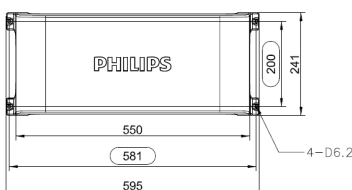

Dimension Drawing – SportsStar 900W Dimming version

BVP621

BVP622

EVP622

Dimension Drawing – SportsStar 900W Fixed Output version

BVP621

BVP622

EVP622