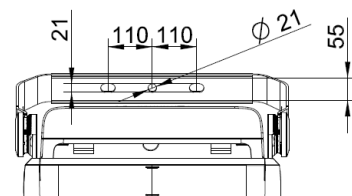

* Initial CCT value, according to ANSI C78.377-2008

** lower limit -5%

Dimension Drawing – SportsStar 900W Dimming version

BVP621

BVP622

EVP622

Dimension Drawing – SportsStar 900W Fixed Output version

BVP621