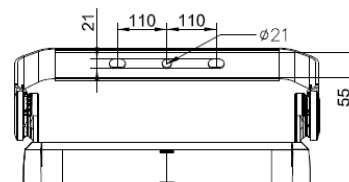

Dimension Drawing – SportsStar 900W Dimming version

BVP621

BVP622

EVP622

Dimension Drawing – SportsStar 900W Fixed Output version

BVP621

BVP622

EVP622