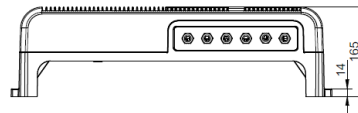

* Initial CCT value, according to ANSI C78.377-2008

** lower limit -5%

Dimension Drawing – SportsStar 900W Dimming version

BVP621

BVP622

EVP622

Dimension Drawing – SportsStar 900W Fixed Output version

BVP621