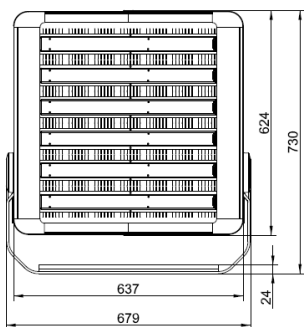

Dimension Drawing – SportsStar 900W Dimming version

BVP621

BVP622

EVP622

Dimension Drawing – SportsStar 900W Fixed Output version

BVP621

BVP622

EVP622