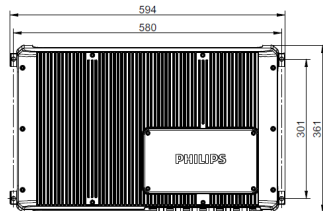

* Initial CCT value, according to ANSI C78.377-2008

** lower limit -5%

Dimension Drawing – SportsStar 900W Dimming version

BVP621

BVP622

EVP622

Dimension Drawing – SportsStar 900W Fixed Output version

BVP621