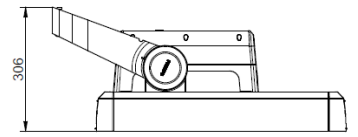

Dimension Drawing – SportsStar 900W Dimming version

BVP621