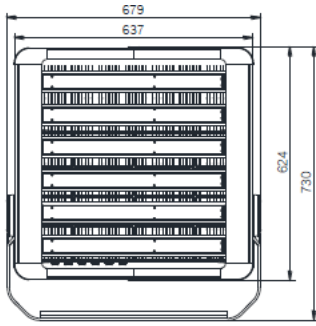

Product Data

Specification		BVP621	BVP622	EVP622
System	Flux packages (lm)	Up to 111000lm		-
	CCT/color *	3000/4000/5700K	5700K	-
	CRI	70/80/90		-
	System efficacy(typical) **	CRI70 3000K: 113lm/W CRI70 4000K/5700K: 120lm/W CRI80 5700K: 100lm/W CRI90 5700K: 93lm/W		-
	System wattage	450/600/750/900W		
	SDCM	<=5		-
Optics	Light distribution	AWB/NB/SWB/SMB	NB/S3/S5/S6/S7	-
	Lens & Optical cover	PC		-
Electrical	Input voltage	220~240V- 50/60Hz	-	220~240V- 50/60Hz
	Power Factor	>0.95	-	>0.95
	Driver	Fixed/DALI/Coded Mains	-	Fixed/DALI/Coded Mains/DMX
	surge protection	15KV	-	15KV
	Interface to main	flying wire	-	flying wire
	Serviceability Electrical	Driver, SPD		Driver, SPD
Lifetime	Luminaire life time	50k hours (L70B50 @35°C)		
Environment	Operating temperature	Outdoor: - 40°C < Ta < 50°C (900W Fixed version 45°C max.)	Outdoor: - 40°C < Ta < 50°C Indoor: - 40°C < Ta < 40°C	
	IP Rate	IP66		
	IK Rate	IK08		
Mechanical	Mounting	U Bracket		-
	Housing material	Aluminum		
	Weight	BVP621: max. 32kg (fixed output); max. 36kg (Dimming) BVP622: max. 22kg EVP622: max. 10kg (fixed output); max. 14kg (Dimming)		
Approbation / Norms	Approbation	CQC/CB/CE		
	Sustainability	RoHS		

* Initial CCT value, according to ANSI C78.377-2008

** lower limit -5%

Dimension Drawing – SportsStar 900W Dimming version

BVP621

BVP622

EVP622

Dimension Drawing – SportsStar 900W Fixed Output version

BVP621