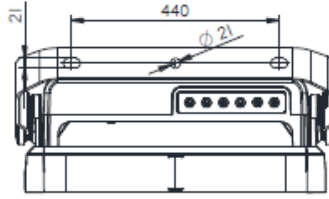

Dimension Drawing – SportsStar 900W Dimming version

BVP621