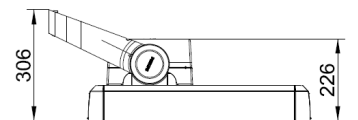

* Initial CCT value, according to ANSI C78.377-2008

** lower limit -5%

Dimension Drawing – SportsStar 900W Dimming version

BVP621

BVP622

EVP622

Dimension Drawing – SportsStar 900W Fixed Output version

BVP621