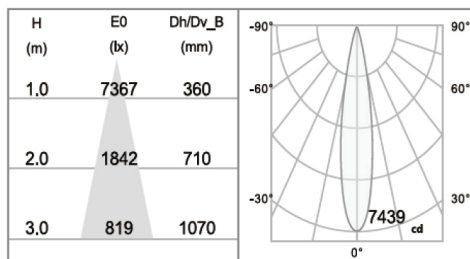

## SPECIFICATION

Series	TL/1530/20
Input Voltage	48Vdc
Color Temperature	3000K
CRI	80 Ra
Housing Materials	Aluminium
Color	White , Black , Grey
Protection Class	IP 20

Remark \*(All of Tolerances  $\pm 10\%$ )

Model	Rated Power (W)	Efficacy (lm/W)	Luminous Flux (lm)	Beam Angle	Dimension $\text{\O} \times H \times H2 \times L$ (mm)
TL/1530/20	15	80	1200	20°	58 x 130 x 18 x 115x16

## Light Distribution Curve

20°

Dimension Drawing (mm)