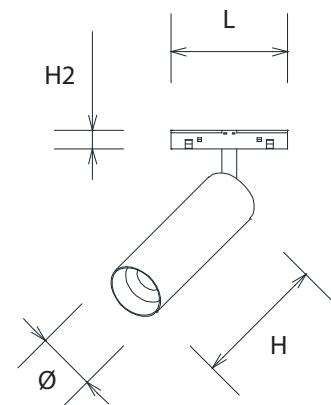

## SPECIFICATION

Series	TL/1530/20
Input Voltage	48Vdc
Color Temperature	3000K
CRI	80 Ra
Housing Materials	Aluminium
Color	White , Black , Grey
Protection Class	IP 20

Remark \*(All of Tolerances  $\pm 10\%$ )

Model	Rated Power (W)	Efficacy (lm/W)	Luminous Flux (lm)	Beam Angle	Dimension $\text{\O} \times H \times H2 \times L$ (mm)
TL/1530/20	15	80	1200	20°	58 x 130 x 18 x 115x16

## Light Distribution Curve

20°

Dimension Drawing (mm)