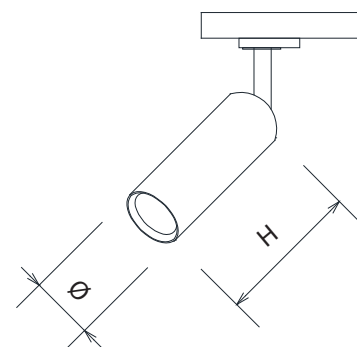

Model	Rated Power (W)	CRI (Ra)	Efficacy (lm/W)	Beam Angle	Dimension $\varnothing \times H$ (mm)
TL/S/4033N	10	> 90	90	10°/15°/24°/ 36°/50°	58 x 130
TL/S/4034N	14	> 80	90	10°/15°/24°/ 36°/50°	66 x 145
TL/S/4035N	20	> 80	110	10°/15°/24°/ 36°/50°	73 x 155
TL/S/4036N	24	> 90	85	10°/15°/24°/ 36°/50°	80 x 185

Light Distribution Curve

15°

36°

50°

Track System

CX-MA

Accessories

Honey comb

Barn door

Anti-glare ring

Dimension Drawing (mm)