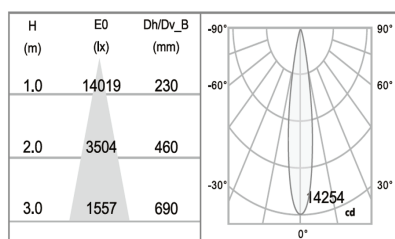

Light Distribution Curve

15°