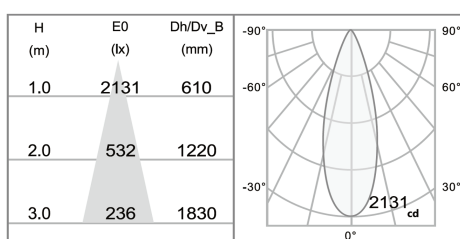

TRACK LIGHT

SPECIFICATION

Series	TL/S/4033
Input Voltage	220-240V
Color Temperature	3000K , 4000K
Housing Materials	Aluminium
Color	White , Black , Grey
Protection Class	IP 20

Remark *(All of Tolerances $\pm 10\%$)

Model	Rated Power (W)	CRI (Ra)	Efficacy (lm/W)	Beam Angle	Dimension $\varnothing \times H$ (mm)
TL/S/4033N	10	> 90	90	10°/15°/24°/ 36°/50°	58 x 130
TL/S/4034N	14	> 80	90	10°/15°/24°/ 36°/50°	66 x 145
TL/S/4035N	20	> 80	110	10°/15°/24°/ 36°/50°	73 x 155
TL/S/4036N	24	> 90	85	10°/15°/24°/ 36°/50°	80 x 185

Light Distribution Curve

15°

36°

50°

Track System

Accessories