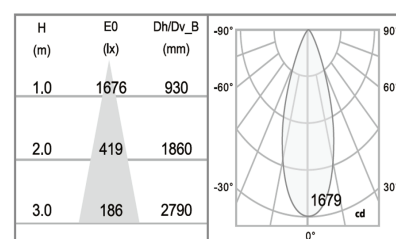

TRACK LIGHT

SPECIFICATION

Series	TL/S/4033
Input Voltage	220-240V
Color Temperature	3000K , 4000K
Housing Materials	Aluminium
Color	White , Black , Grey
Protection Class	IP 20

Remark *(All of Tolerances $\pm 10\%$)

Model	Rated Power (W)	CRI (Ra)	Efficacy (lm/W)	Beam Angle	Dimension $\varnothing \times H$ (mm)
TL/S/4033N	10	> 90	90	10°/15°/24°/ 36°/50°	58 x 130
TL/S/4034N	14	> 80	90	10°/15°/24°/ 36°/50°	66 x 145
TL/S/4035N	20	> 80	110	10°/15°/24°/ 36°/50°	73 x 155
TL/S/4036N	24	> 90	85	10°/15°/24°/ 36°/50°	80 x 185

Light Distribution Curve

15°

36°

50°

Track System

CX-MA

Accessories

Honey comb

Barn door

Anti-glare ring

Dimension Drawing (mm)