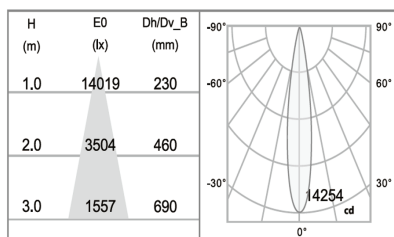

TRACK LIGHT

SPECIFICATION

Series	TL/S/6551
Input Voltage	220-240V
Color Temperature	3000K , 4000K
CRI	> 90 Ra
Housing Materials	Aluminium
Color	White , Black , Grey
Protection Class	IP 20

Remark *(All of Tolerances $\pm 10\%$)

Model	Rated Power (W)	Efficacy (lm/W)	Beam Angle	Dimension $\varnothing \times H$ (mm)
TL/S/6551	6	80	15°/45°	45 x 90-95
TL/S/6552	10	80	15°/60°	55 x 110-120
TL/S/6553	15	80	15°/50°	66 x 120-130

Light Distribution Curve

15°

45°

50°

Track System

CX-MA

Dimension Drawing (mm)