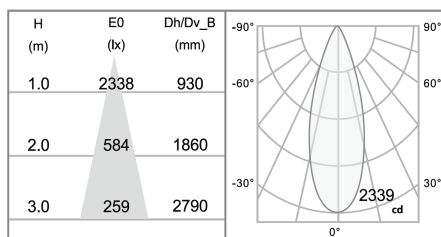

TRACK LIGHT

SPECIFICATION

Series	TL/S/6551
Input Voltage	220-240V
Color Temperature	3000K , 4000K
CRI	> 90 Ra
Housing Materials	Aluminium
Color	White , Black , Grey
Protection Class	IP 20

Remark *(All of Tolerances $\pm 10\%$)

Model	Rated Power (W)	Efficacy (lm/W)	Beam Angle	Dimension $\varnothing \times H$ (mm)
TL/S/6551	6	80	15°/45°	45 x 90-95
TL/S/6552	10	80	15°/60°	55 x 110-120
TL/S/6553	15	80	15°/50°	66 x 120-130

Light Distribution Curve

15°

45°

50°

Track System

CX-MA

Dimension Drawing (mm)