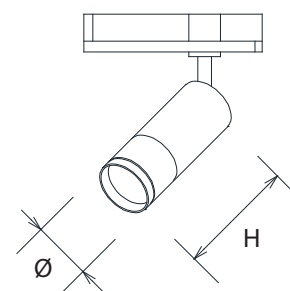

Model	Rated Power (W)	Efficacy (lm/W)	Beam Angle	Dimension $\varnothing \times H$ (mm)
TL/S/6551	6	80	15°/45°	45 x 90-95
TL/S/6552	10	80	15°/60°	55 x 110-120
TL/S/6553	15	80	15°/50°	66 x 120-130

Light Distribution Curve

15°

45°

50°

Track System

CX-MA

Dimension Drawing (mm)