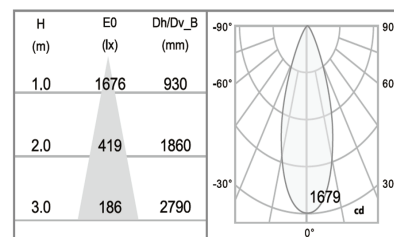

Model	Rated Power (W)	Efficacy (lm/W)	Beam Angle	Dimension $\varnothing \times H$ (mm)
TL/S/6551	6	80	15°/45°	45 x 90-95
TL/S/6552	10	80	15°/60°	55 x 110-120
TL/S/6553	15	80	15°/50°	66 x 120-130

Light Distribution Curve

15°

45°

50°

Track System

CX-MA

Dimension Drawing (mm)