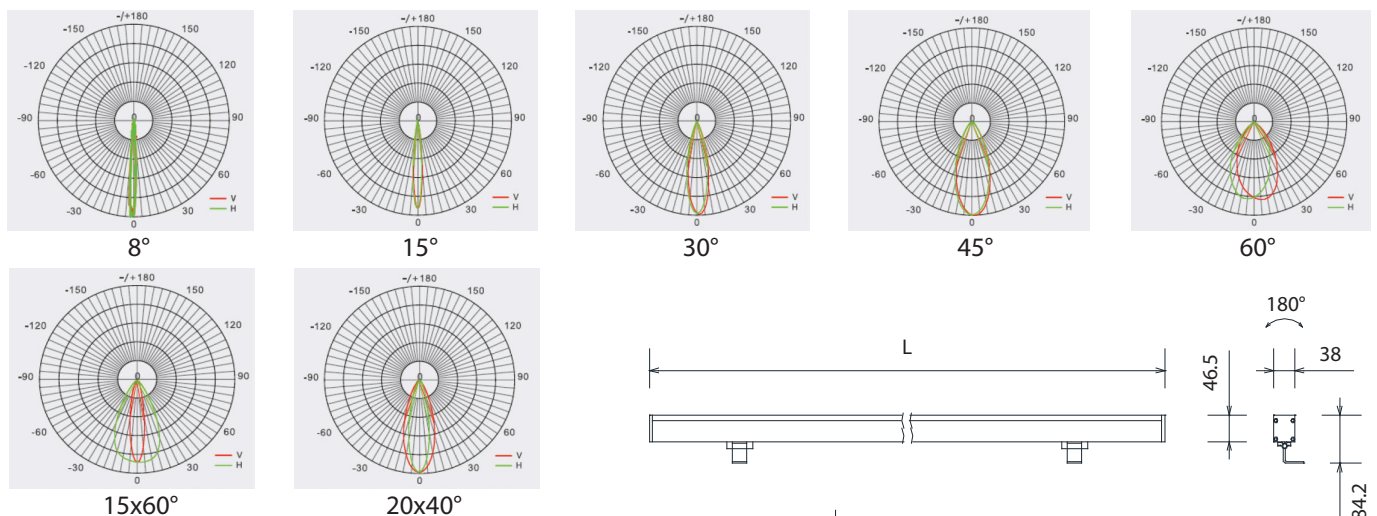

WALL WASHER

SPECIFICATION

Series	WW/37S/W
Input Voltage	220-240Vac 50Hz , DC24V
Power Factor	> 0.9
Color Temperature	2700K , 3000K , 4000K , 5700K , RGB
CRI	70 Ra , 80 Ra , 90 Ra
Beam Angle	8° , 15° , 30° , 45° , 60° , 15*60° , 20*40°
Driver	Inventronics , Meanwell , Done , Moso or equivalent
LED Chip	Osram , Lumileds or equivalent
Housing Materials	Die-casting Aluminium with Tempered Glass Cover
Color	Silver
Operating Temperature	- 40°C to + 50°C
Protection Class	IP 66
Life Time	50000 Hrs
Surge Protection	4KV line-line 6KV line-earth
Controls	DMX512

Accessories (Option)

Anti-glare Baffle(Y) T-shape bracket L-shape bracket

Remark *(All of Tolerances $\pm 10\%$)

Model	Rated Power (W)	Efficacy (lm/W)	Dimension WxLxH (mm)	Weight (kg)
WW/37S/W	36 48	80 (WW , CW , DW) 30 (RGB) 35 (RGBW)	38 x 1000 x 84	2.4

Light Distribution Curve

Dimension Drawing (mm)