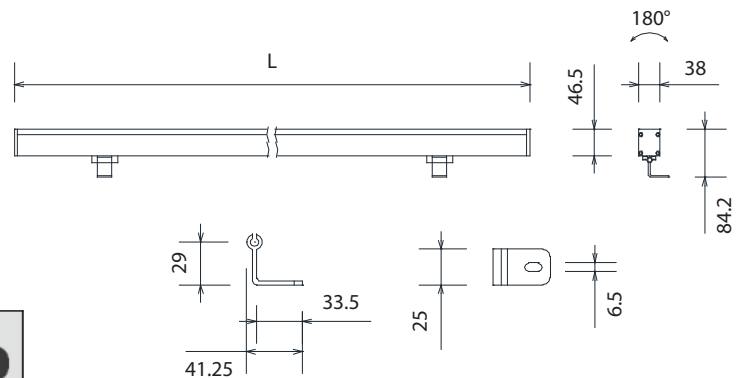

WALL WASHER

SPECIFICATION

Series	WW/37S/W
Input Voltage	220-240Vac 50Hz , DC24V
Power Factor	> 0.9
Color Temperature	2700K , 3000K , 4000K , 5700K , RGB
CRI	70 Ra , 80 Ra , 90 Ra
Beam Angle	8° , 15° , 30° , 45° , 60° , 15*60° , 20*40°
Driver	Inventronics , Meanwell , Done , Moso or equivalent
LED Chip	Osram , Lumileds or equivalent
Housing Materials	Die-casting Aluminium with Tempered Glass Cover
Color	Silver
Operating Temperature	- 40°C to + 50°C
Protection Class	IP 66
Life Time	50000 Hrs
Surge Protection	4KV line-line 6KV line-earth
Controls	DMX512

Accessories (Option)

Anti-glare Baffle(Y) T-shape bracket L-shape bracket

Remark *(All of Tolerances $\pm 10\%$)

Model	Rated Power (W)	Efficacy (lm/W)	Dimension WxLxH (mm)	Weight (kg)
WW/37S/W	36 48	80 (WW , CW , DW) 30 (RGB) 35 (RGBW)	38 x 1000 x 84	2.4

Light Distribution Curve

Dimension Drawing (mm)